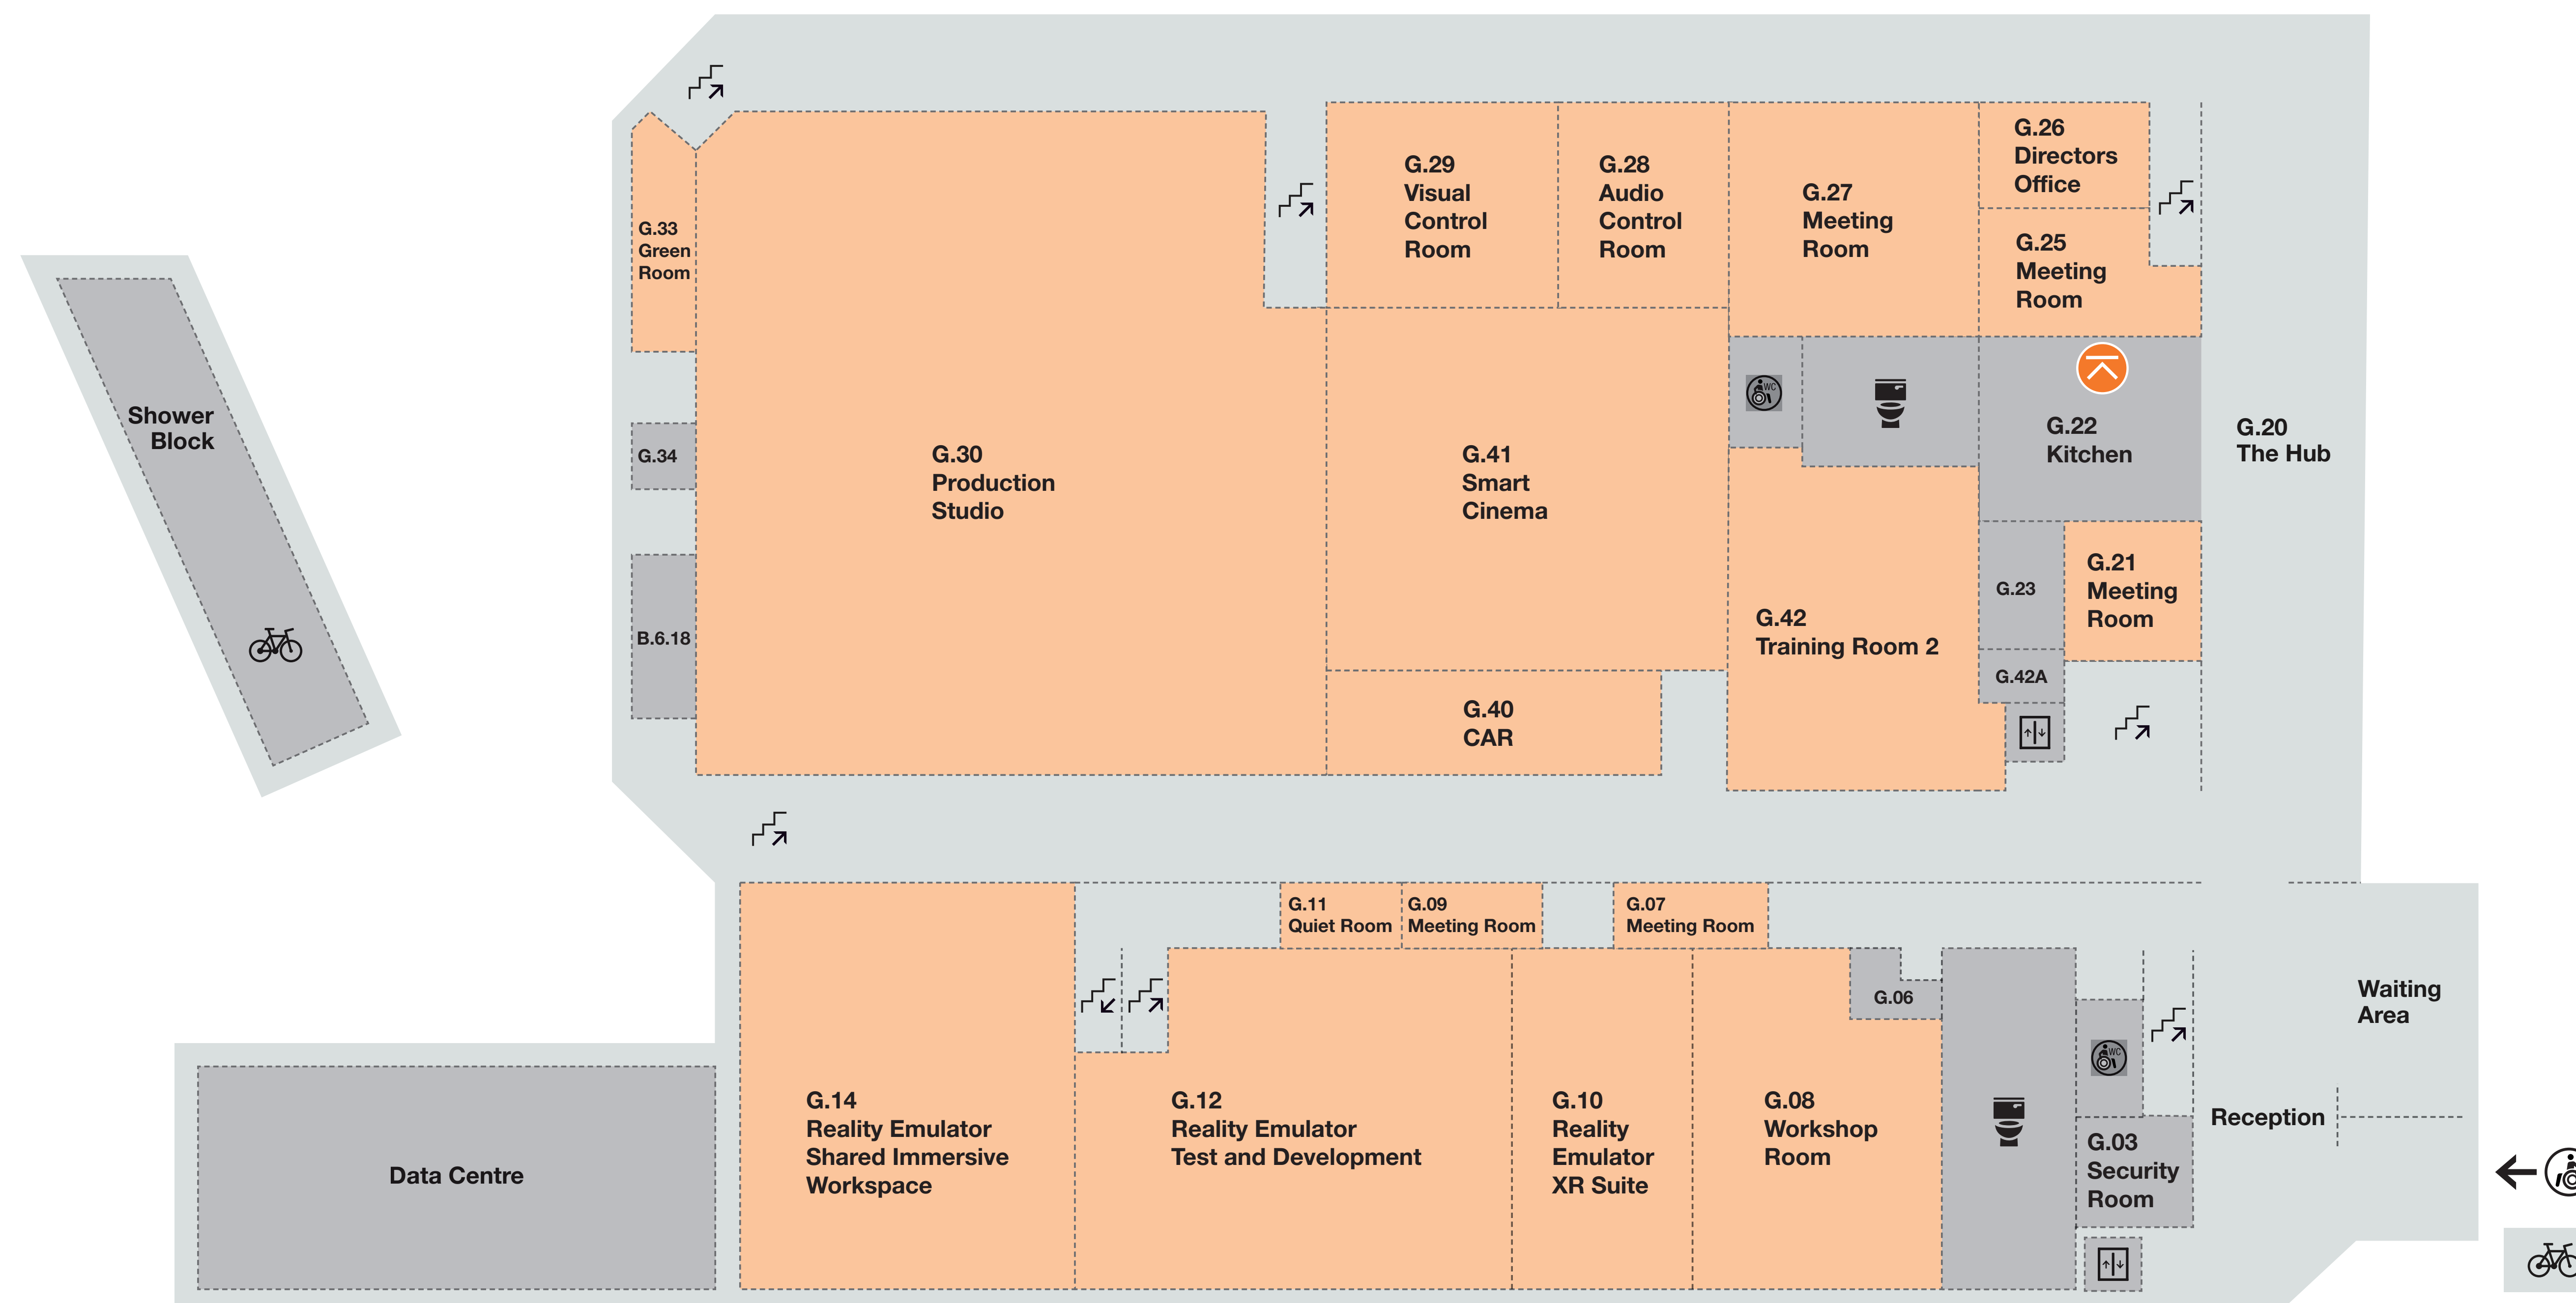

Ground Floor

- G.03 Security Room
- G.07 Training Room
- G.08 Workshop Room
- G.10 Reality Emulator XR Suite
- G.12 Reality Emulator Test and Development
- G.14 Reality Emulator Shared Immersive Workspace
- G.20 The Hub
- G.26 Directors Office
- G.28 Audio Control Room
- G.29 Visual Control Room
- G.30 Production Studio
- G.33 Green Room
- G.40 CAR
- G.41 Smart Cinema
- G.42 Training Room 2

Level 1

- 1.01 BDFI Workspace
- 1.02A The Cupboard
- 1.02 Neutral Lab
- 1.10 The Mezzanine
- 1.11 Projector Room
- 1.12 Edit Suite 1
- 1.13 Edit Suite 2

Ground Floor

- G.03 Security Room
- G.07 Training Room
- G.08 Workshop Room
- G.10 Reality Emulator XR Suite
- G.12 Reality Emulator
Test and Development
- G.14 Reality Emulator Shared
Immersive Workspace
- G.20 The Hub
- G.26 Directors Office
- G.28 Audio Control Room
- G.29 Visual Control Room
- G.30 Production Studio
- G.33 Green Room
- G.40 CAR
- G.41 Smart Cinema
- G.42 Training Room 2

Level 1

- 1.01 BDFI Workspace
- 1.02A The Cupboard
- 1.02 Neutral Lab
- 1.10 The Mezzanine
- 1.11 Projector Room
- 1.12 Edit Suite 1
- 1.13 Edit Suite 2