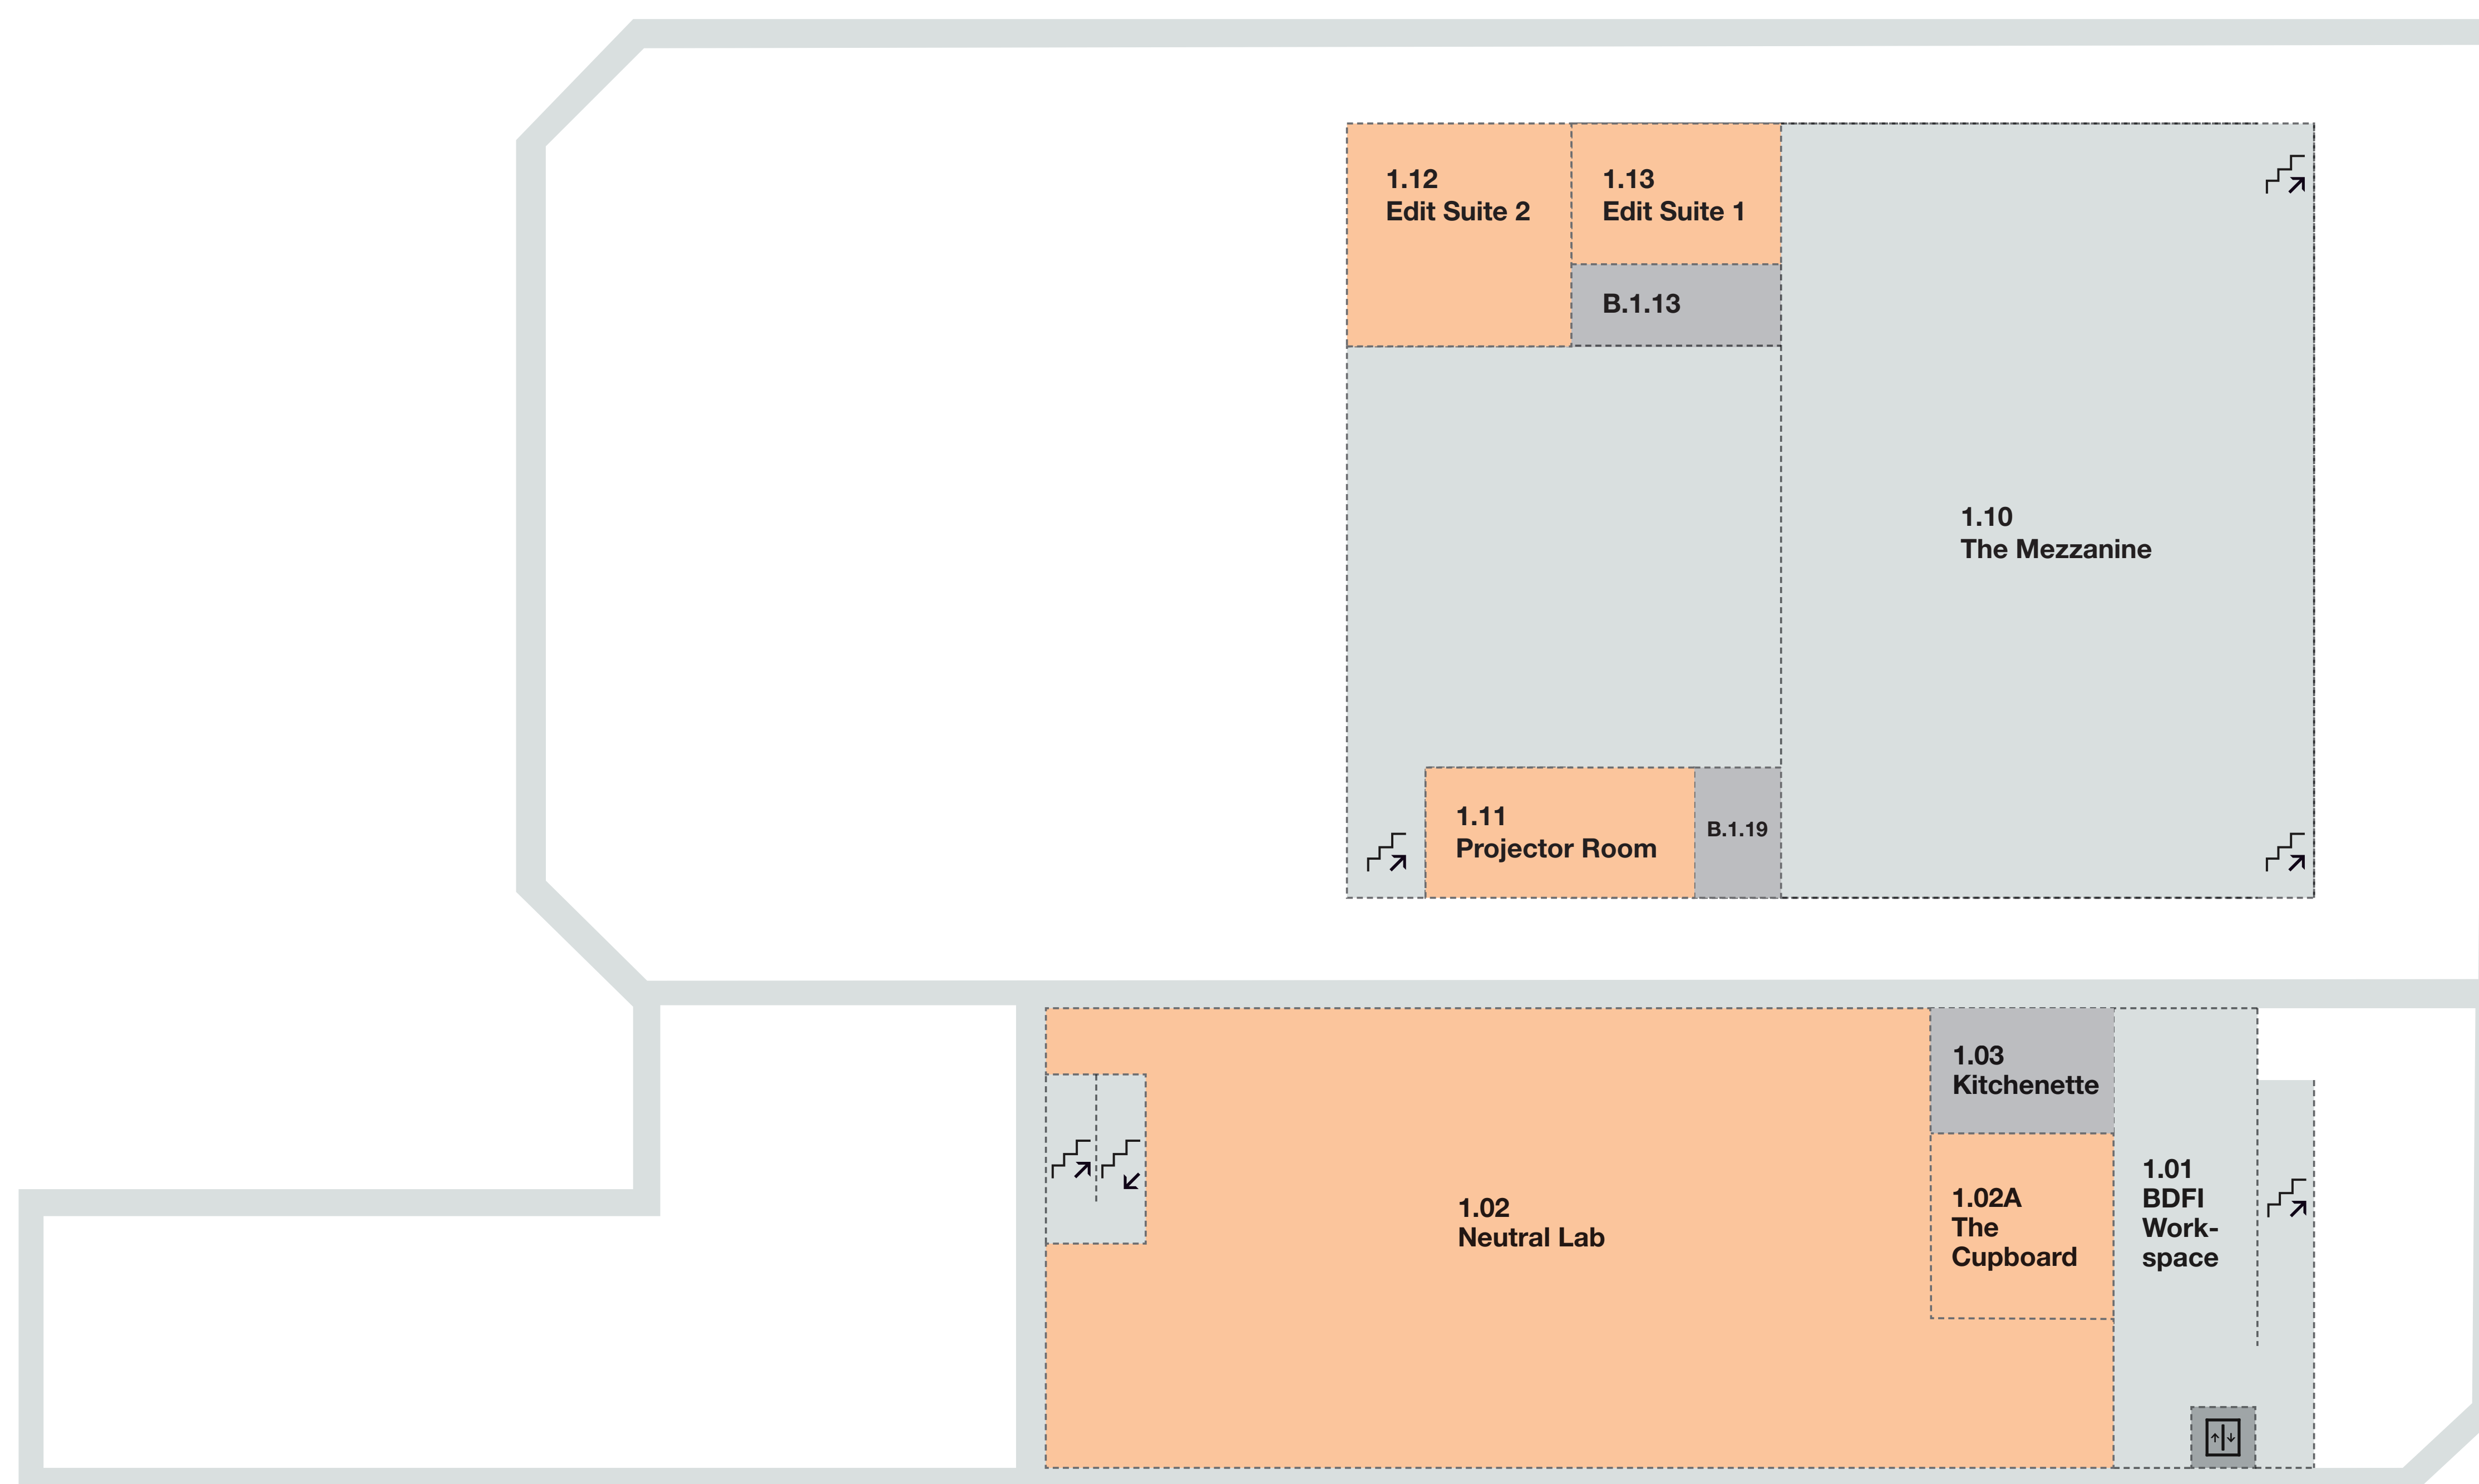

Ground Floor

- G.03 Security Room
- G.07 Training Room
- G.08 Workshop Room
- G.10 Reality Emulator XR Suite
- G.12 Reality Emulator Test and Development
- G.14 Reality Emulator Shared Immersive Workspace
- G.20 The Hub
- G.26 Directors Office
- G.28 Audio Control Room
- G.29 Visual Control Room
- G.30 Production Studio
- G.33 Green Room
- G.40 CAR
- G.41 Smart Cinema
- G.42 Training Room 2

Level 1

- 1.01 BDFI Workspace
- 1.02A The Cupboard
- 1.02 Neutral Lab
- 1.10 The Mezzanine
- 1.11 Projector Room
- 1.12 Edit Suite 1
- 1.13 Edit Suite 2

Ground Floor

- G.03 Security Room
- G.07 Training Room
- G.08 Workshop Room
- G.10 Reality Emulator XR Suite
- G.12 Reality Emulator
Test and Development
- G.14 Reality Emulator Shared
Immersive Workspace
- G.20 The Hub
- G.26 Directors Office
- G.28 Audio Control Room
- G.29 Visual Control Room
- G.30 Production Studio
- G.33 Green Room
- G.40 CAR
- G.41 Smart Cinema
- G.42 Training Room 2

Level 1

- 1.01 BDFI Workspace
- 1.02A The Cupboard
- 1.02 Neutral Lab
- 1.10 The Mezzanine
- 1.11 Projector Room
- 1.12 Edit Suite 1
- 1.13 Edit Suite 2